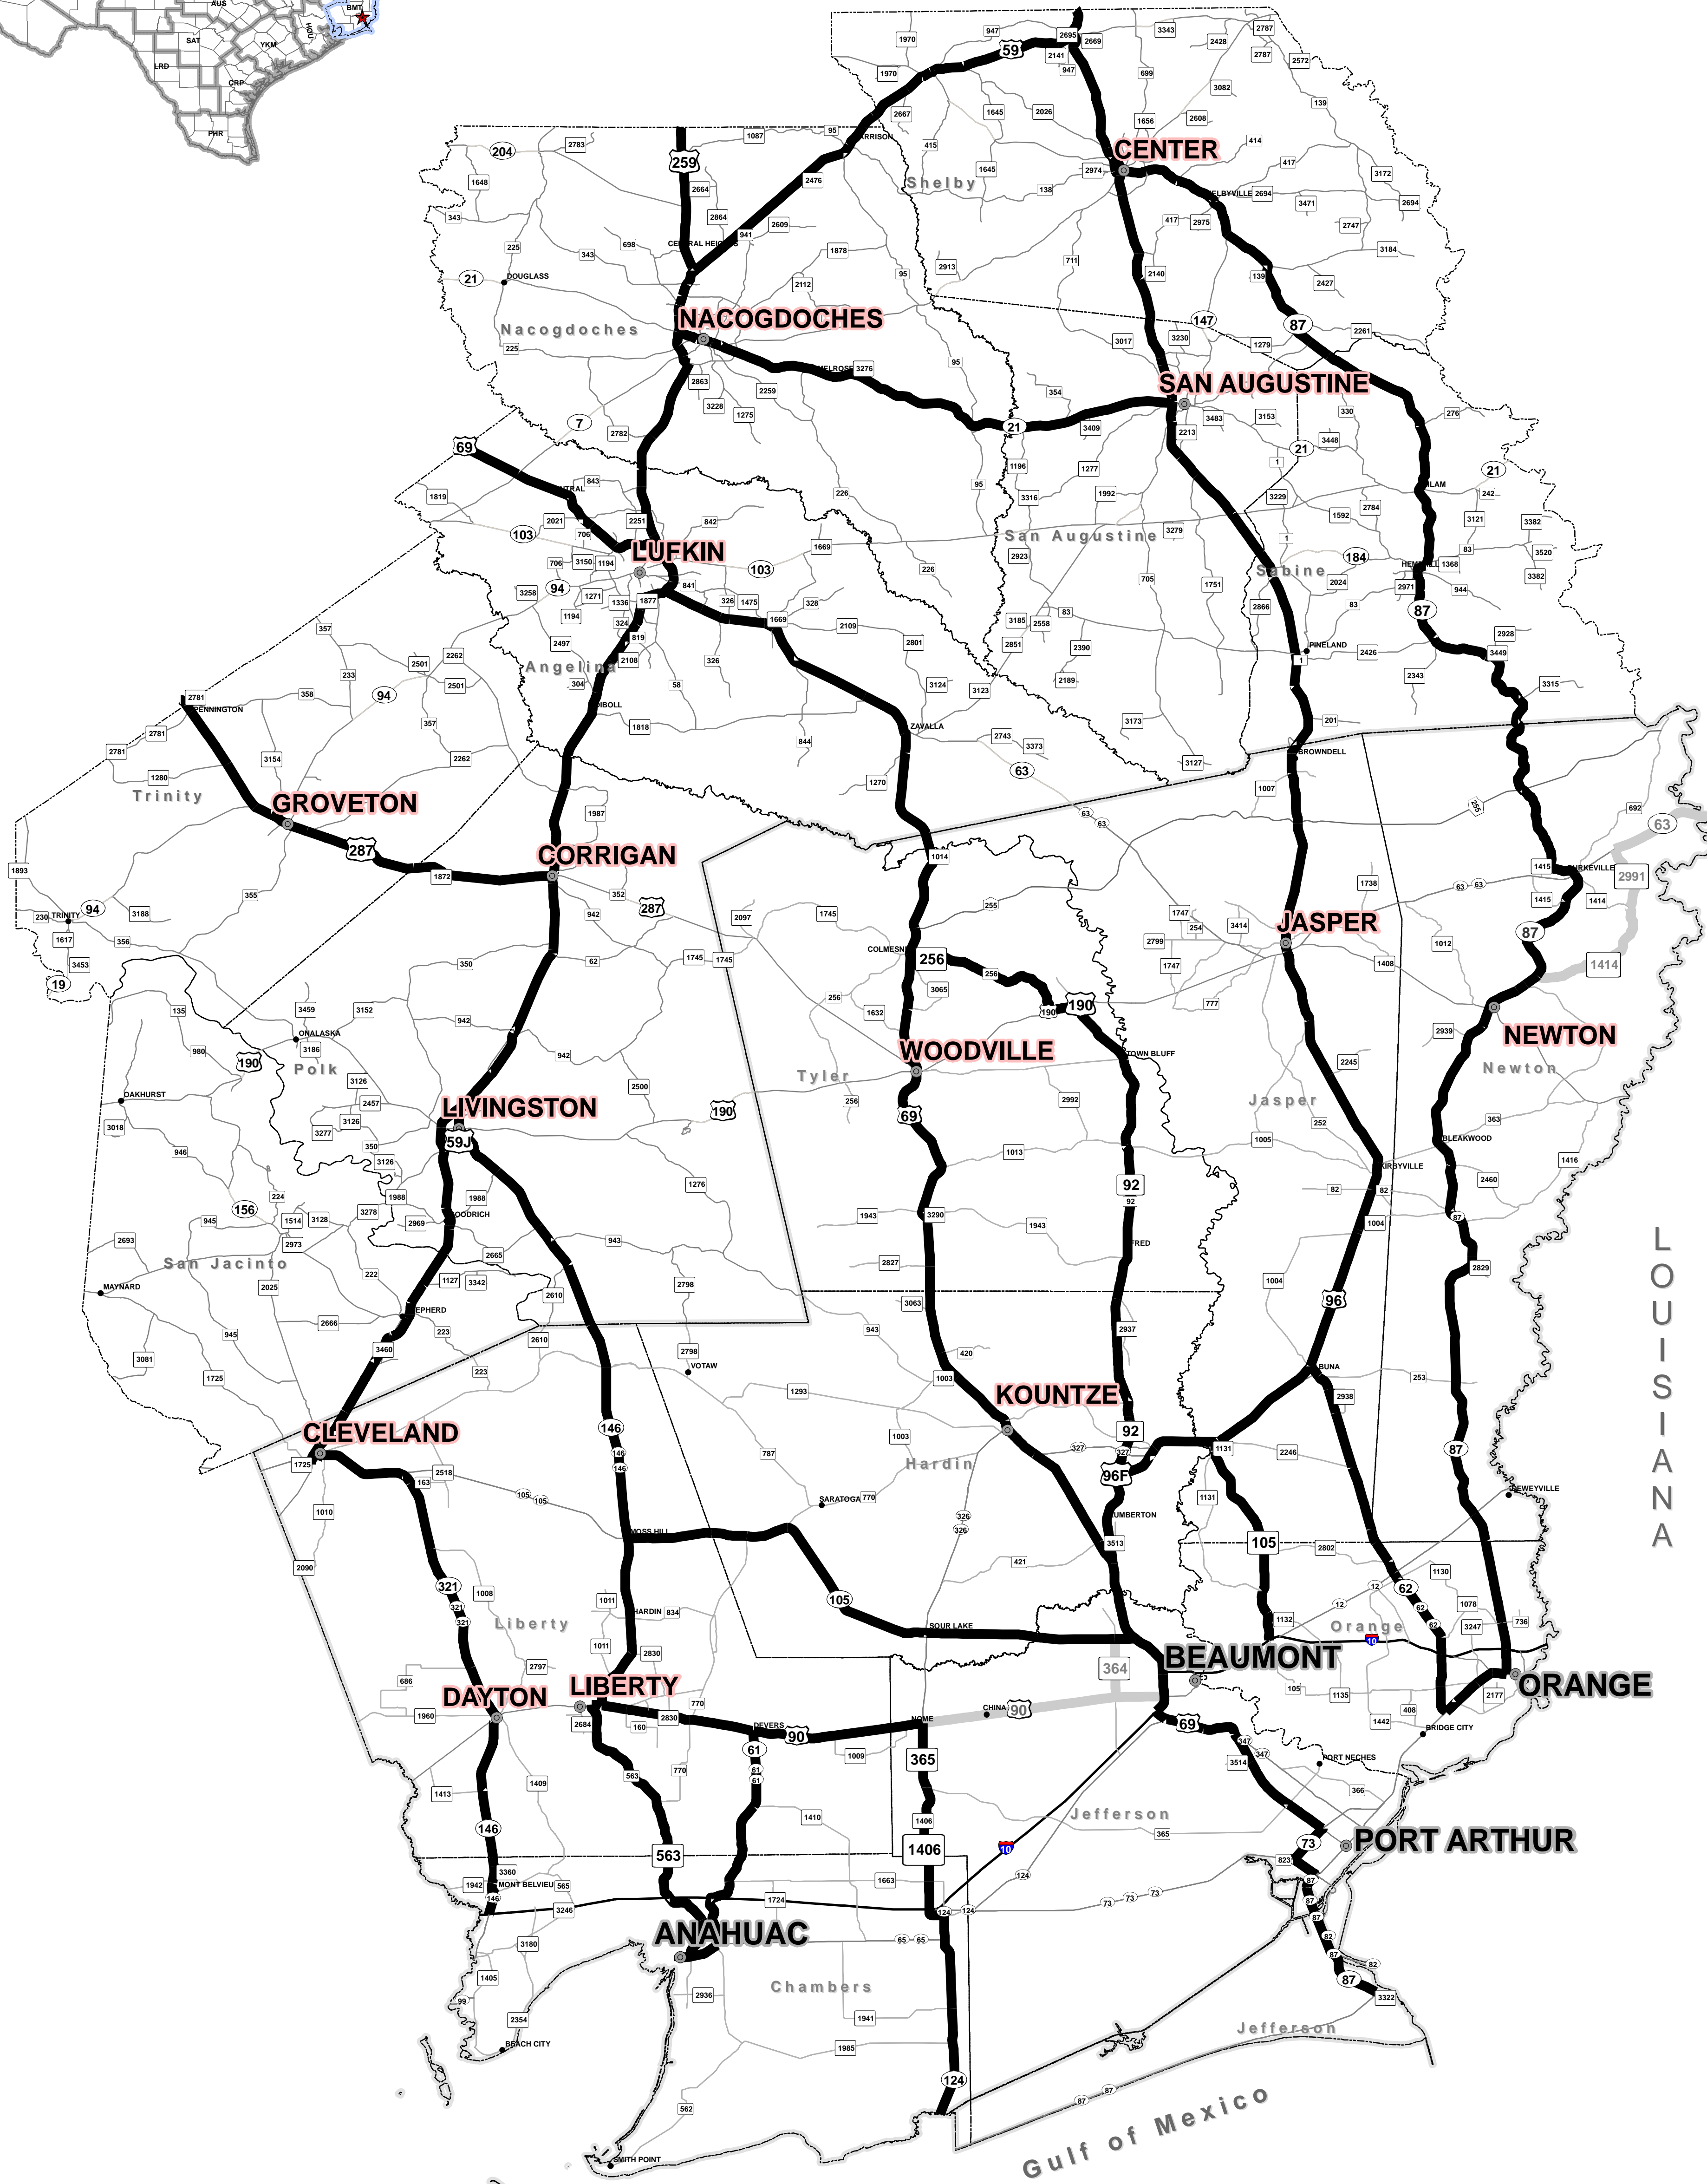

Inland Evacuation Map Beaumont District

Emergency Evacuation Routes

Alternate Evacuation Routes

Plot Date - May, 2009
Map Projection and Datum:
Texas State Mapping System (TSMS), NAD 83
Created by Sue Tidwell