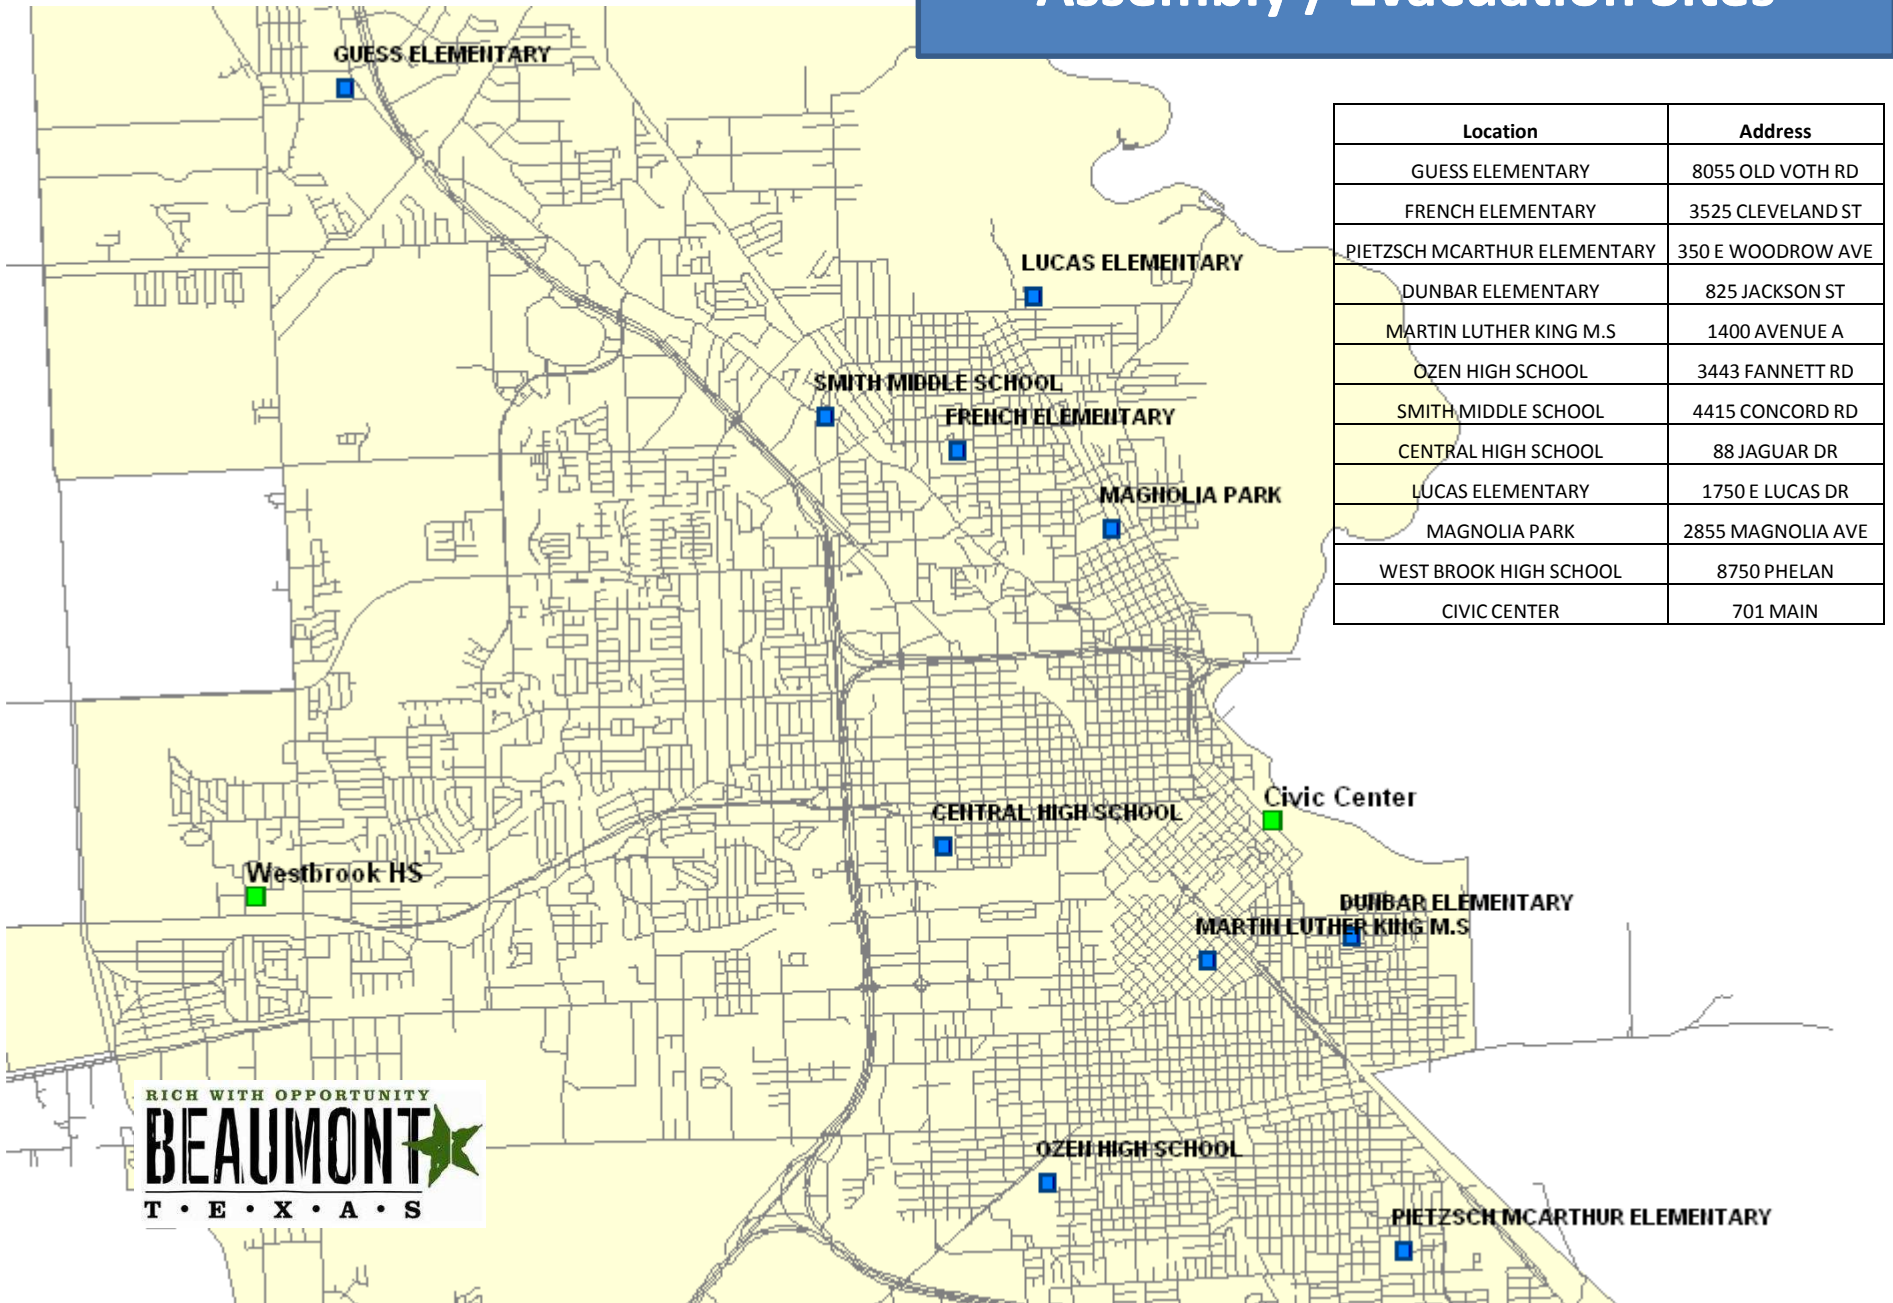

Assembly / Evacuation Sites

Location	Address
GUESS ELEMENTARY	8055 OLD VOTH RD
FRENCH ELEMENTARY	3525 CLEVELAND ST
PIETZSCH MCARTHUR ELEMENTARY	350 E WOODROW AVE
DUNBAR ELEMENTARY	825 JACKSON ST
MARTIN LUTHER KING M.S.	1400 AVENUE A
OZEN HIGH SCHOOL	3443 FANNETT RD
SMITH MIDDLE SCHOOL	4415 CONCORD RD
CENTRAL HIGH SCHOOL	88 JAGUAR DR
LUCAS ELEMENTARY	1750 E LUCAS DR
MAGNOLIA PARK	2855 MAGNOLIA AVE
WEST BROOK HIGH SCHOOL	8750 PHELAN
CIVIC CENTER	701 MAIN