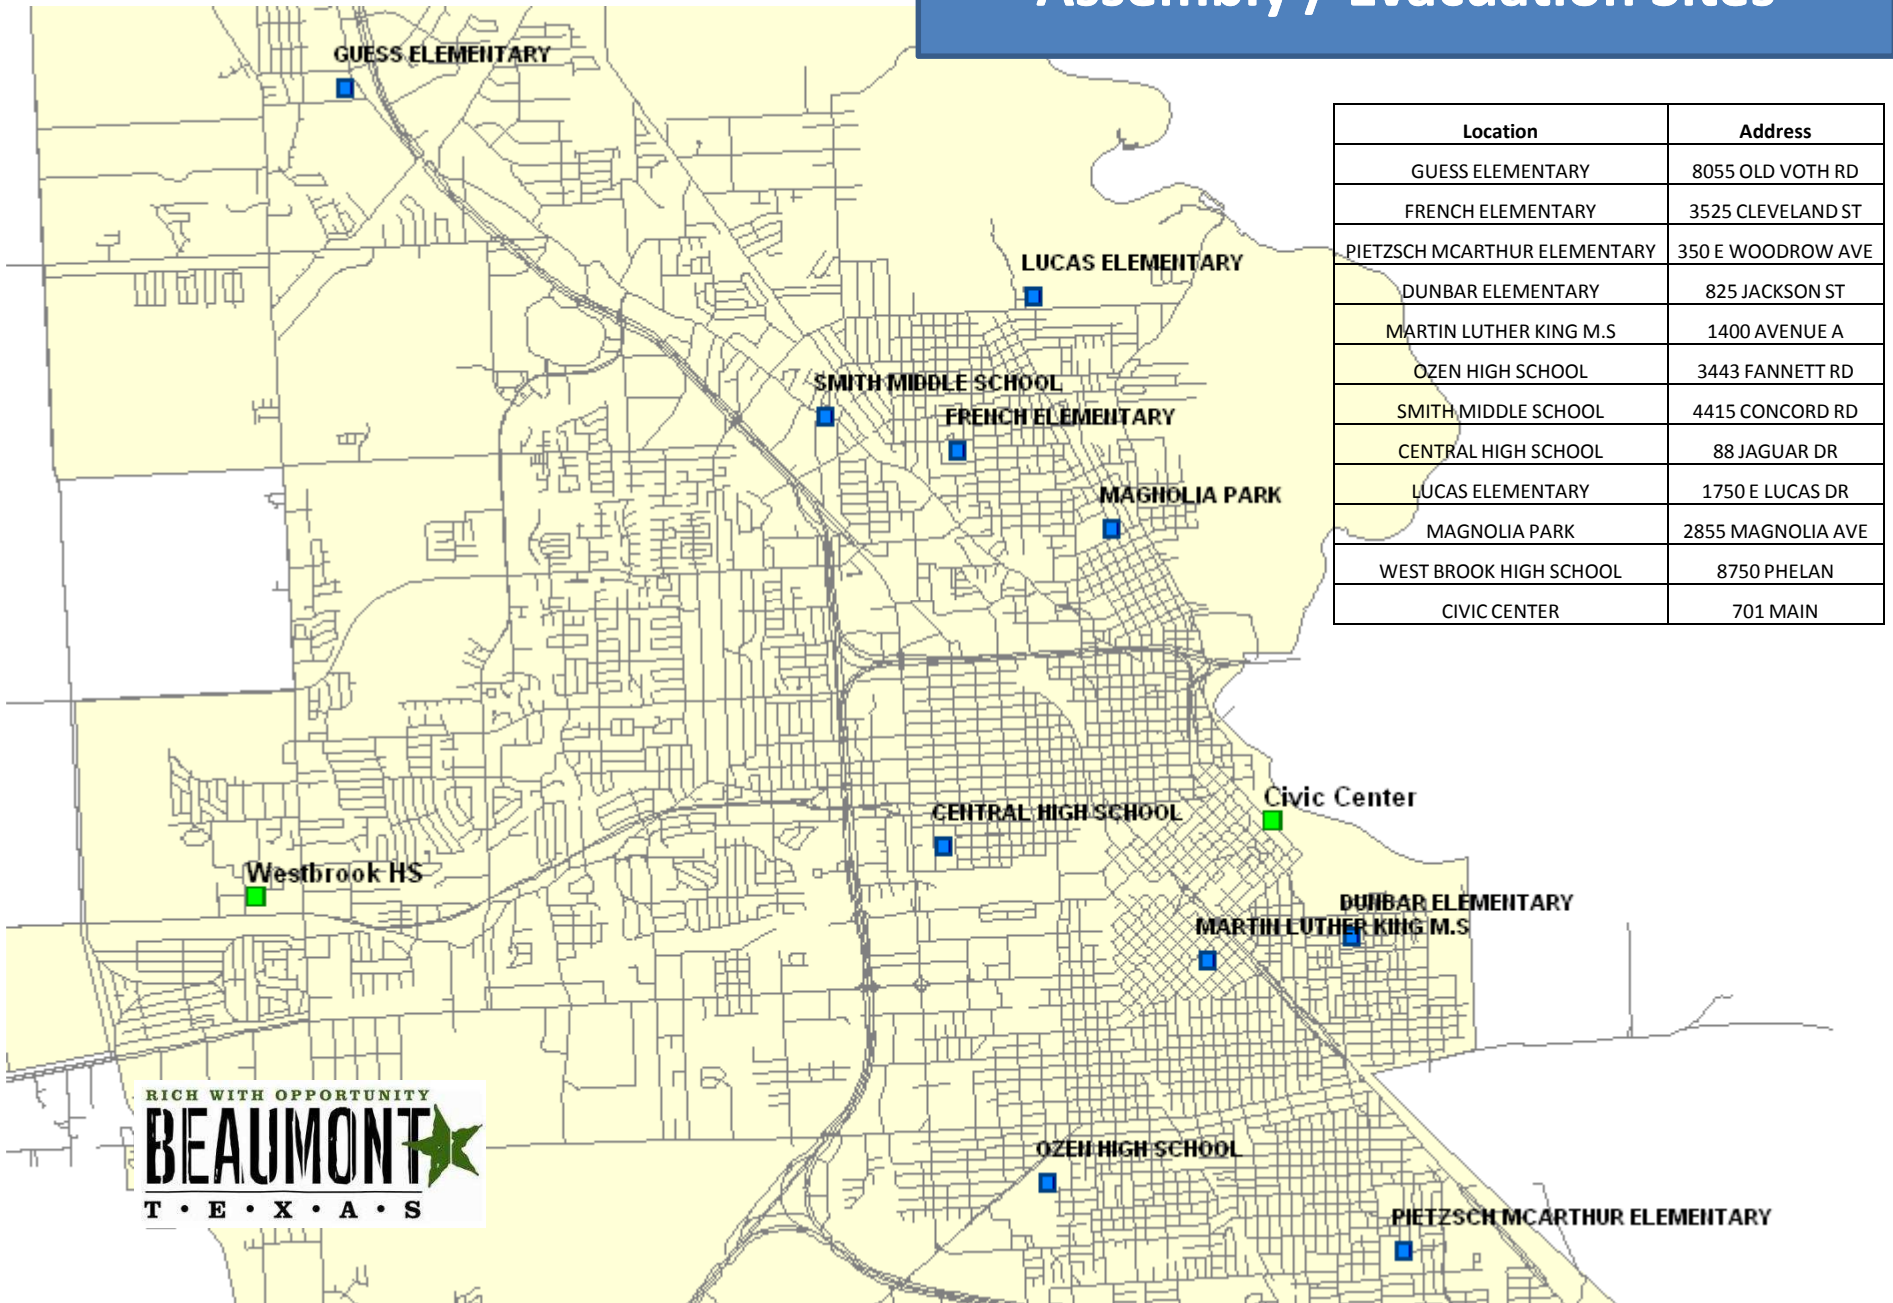

Assembly / Evacuation Sites

Location	Address
GUESS ELEMENTARY	8055 OLD VOTH RD
FRENCH ELEMENTARY	3525 CLEVELAND ST
PIETZSCH MCARTHUR ELEMENTARY	350 E WOODROW AVE
DUNBAR ELEMENTARY	825 JACKSON ST
MARTIN LUTHER KING M.S	1400 AVENUE A
OZEN HIGH SCHOOL	3443 FANNETT RD
SMITH MIDDLE SCHOOL	4415 CONCORD RD
CENTRAL HIGH SCHOOL	88 JAGUAR DR
LUCAS ELEMENTARY	1750 E LUCAS DR
MAGNOLIA PARK	2855 MAGNOLIA AVE
WEST BROOK HIGH SCHOOL	8750 PHELAN
CIVIC CENTER	701 MAIN